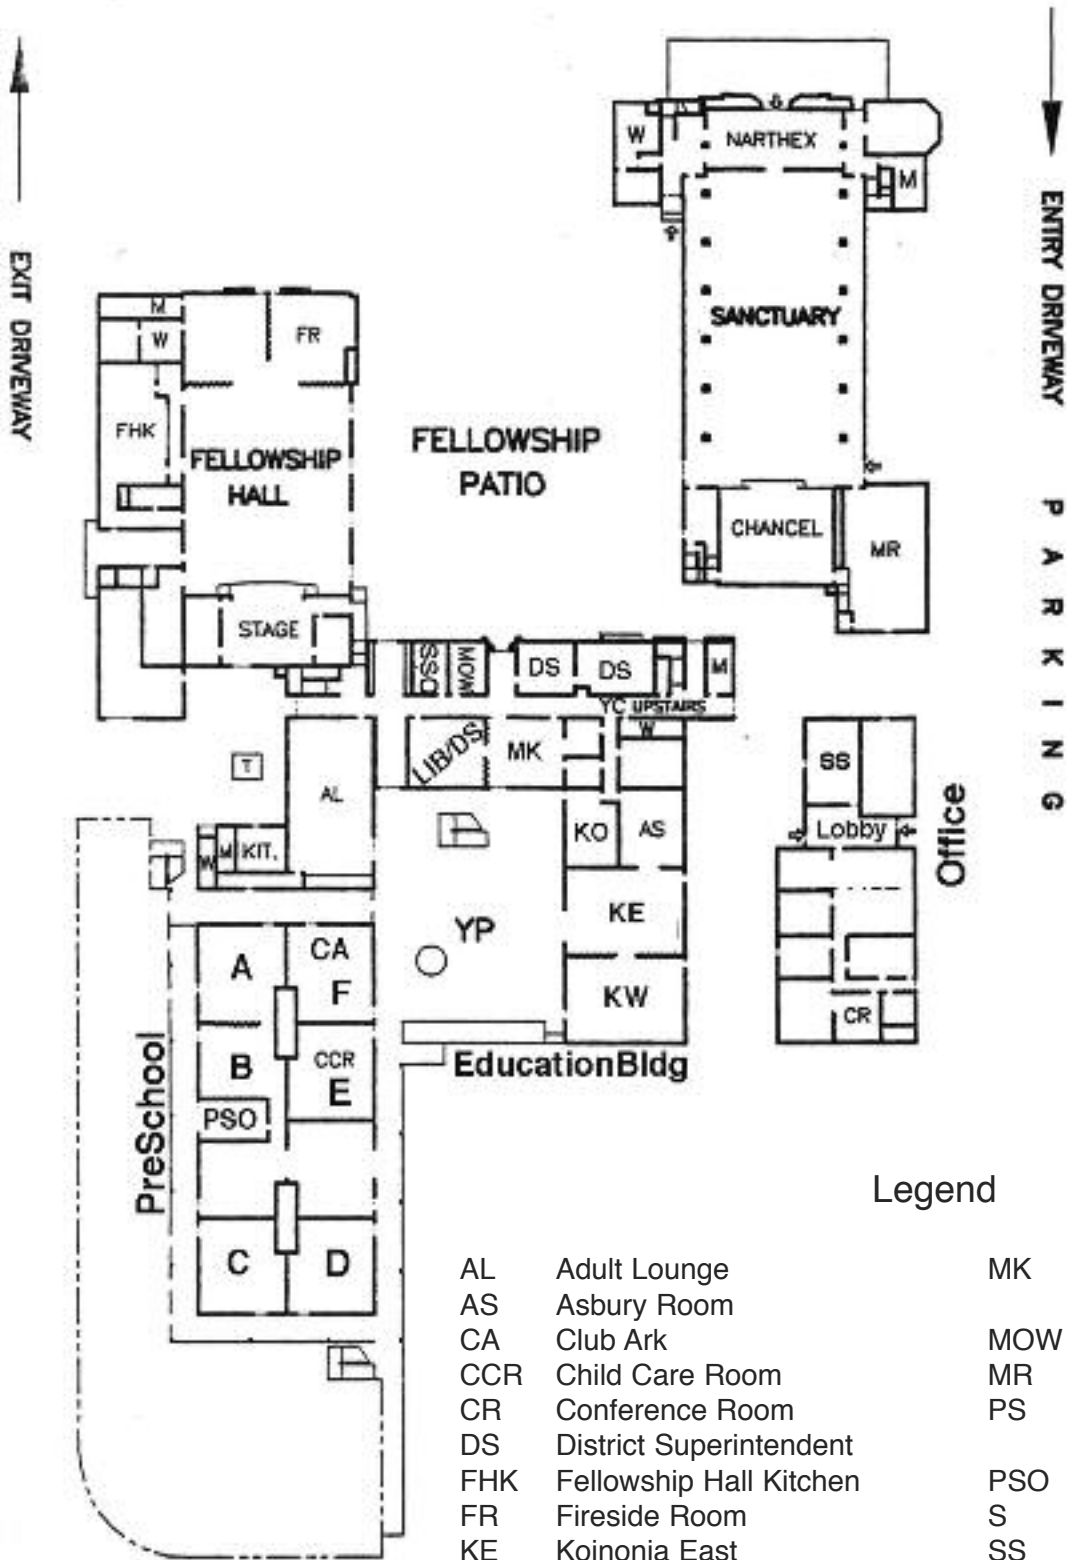

BROCKTON AVENUE

Legend

- | | | | |
|-----|--|---|--|
| AL | Adult Lounge | MK | Mary's Kitchen |
| AS | Asbury Room | | (formerly MultiPurpose Room) |
| CA | Club Ark | MOW | Meals On Wheels |
| CCR | Child Care Room | MR | Music Room |
| CR | Conference Room | PS | Preschool (numbers downstairs; letters upstairs) |
| DS | District Superintendent | PSO | Preschool Office |
| FHK | Fellowship Hall Kitchen | S | Sanctuary |
| FR | Fireside Room | SS | Susanna's Study |
| KE | Koinonia East | SSO | Sunday School Office |
| KW | Koinonia West | W | Women's Restroom |
| KO | Korean Office (New Hope Presbyterian Church) | YC | Youth Center (upstairs) |
| LIB | Library | YP | Youth Patio |
| M | Men's Restroom | T | Trash Bins |